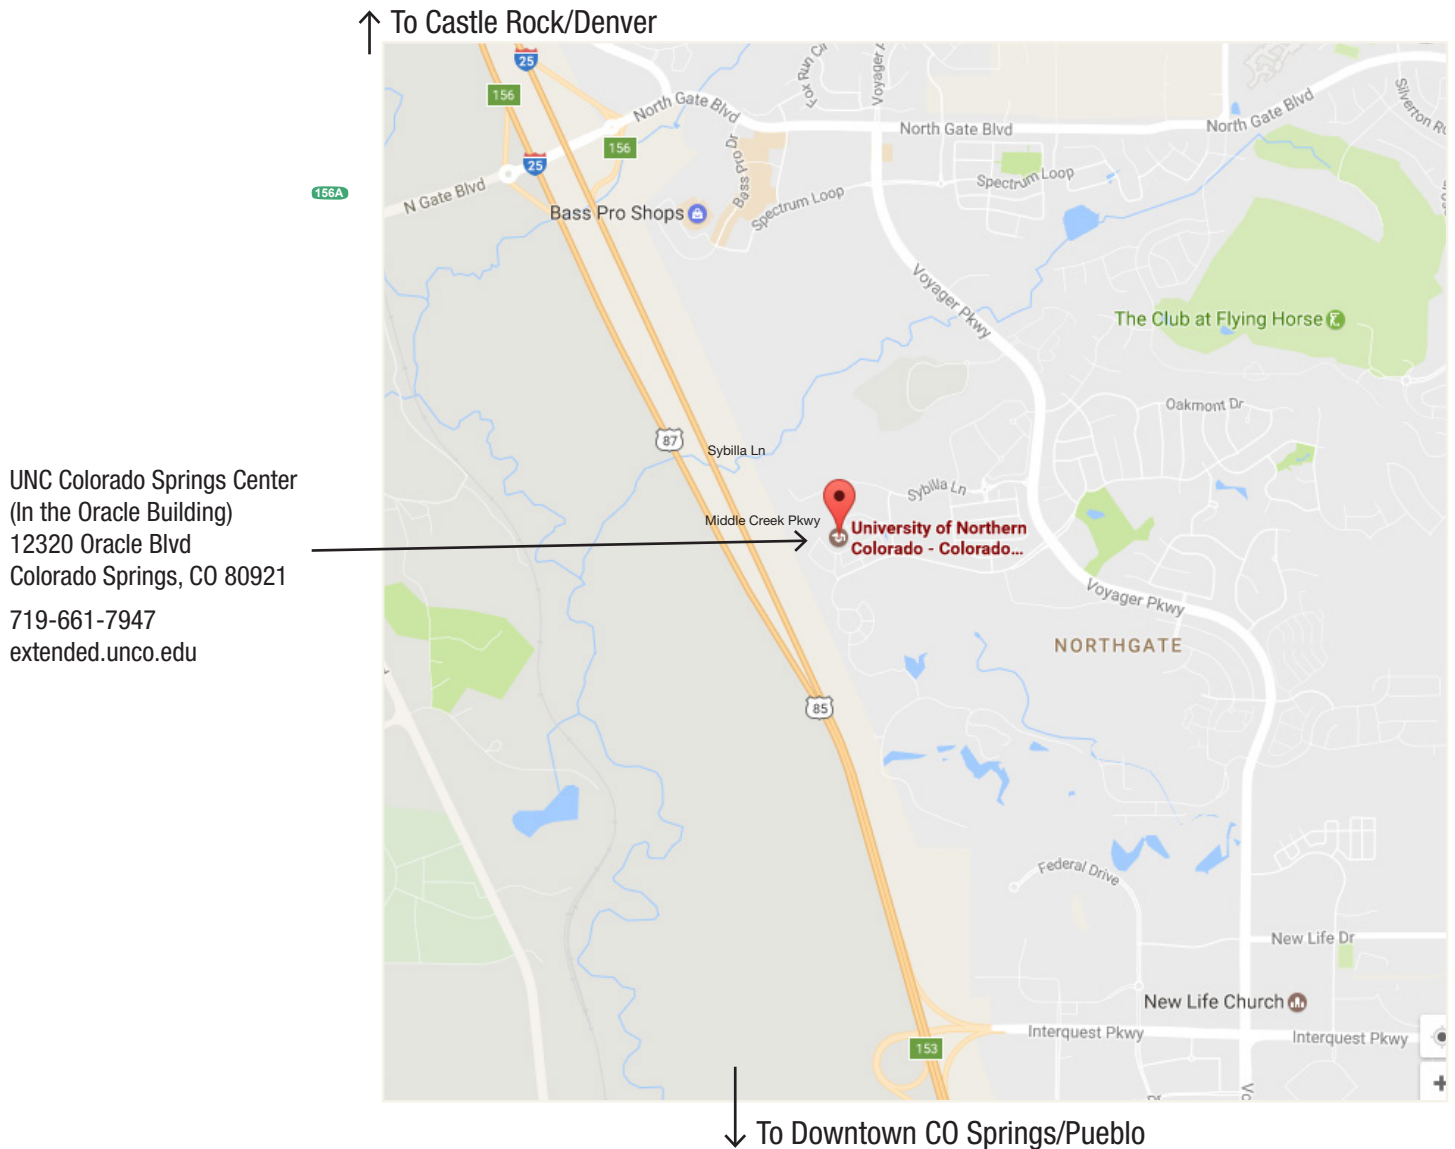

The UNC Colorado Springs Center

Directions

From the South (Colorado Springs/Pueblo)

I-25 Northbound to Exit 153 (Interquest Pkwy). Turn Left (North) at Voyager Pkwy. Go about 1.8 miles and turn Left (West) onto Middle Creek Pkwy. Go 1/2 mile and turn Right onto Oracle Blvd. Turn Left into Oracle building parking lot.

From the North (Denver)

I-25 Southbound to Exit 156A (Gleneagle). Follow the clover leaf onto North Gate Blvd heading East. After about 1 mile turn Right (South) onto Voyager Pkwy. Go 1.2 miles and turn Right onto Sybilla Ln. Go straight (through 1 roundabout) about 1/3 mile then turn Left onto Oracle Blvd. Turn Right into the Oracle building parking lot.

From East Colorado Springs area

Take N Powers Blvd/CO Hwy 21 North. You can head East (Left) to Voyager Pkwy using either Old Ranch Rd or Interquest Pkwy. Then turn Right (North) onto Voyager Pkwy. About 1.8 miles North of Interquest Pkwy, turn Left (West) onto Middle Creek Pkwy. Go 1/2 mile and turn Right onto Oracle Blvd. Turn Left into Oracle building parking lot.